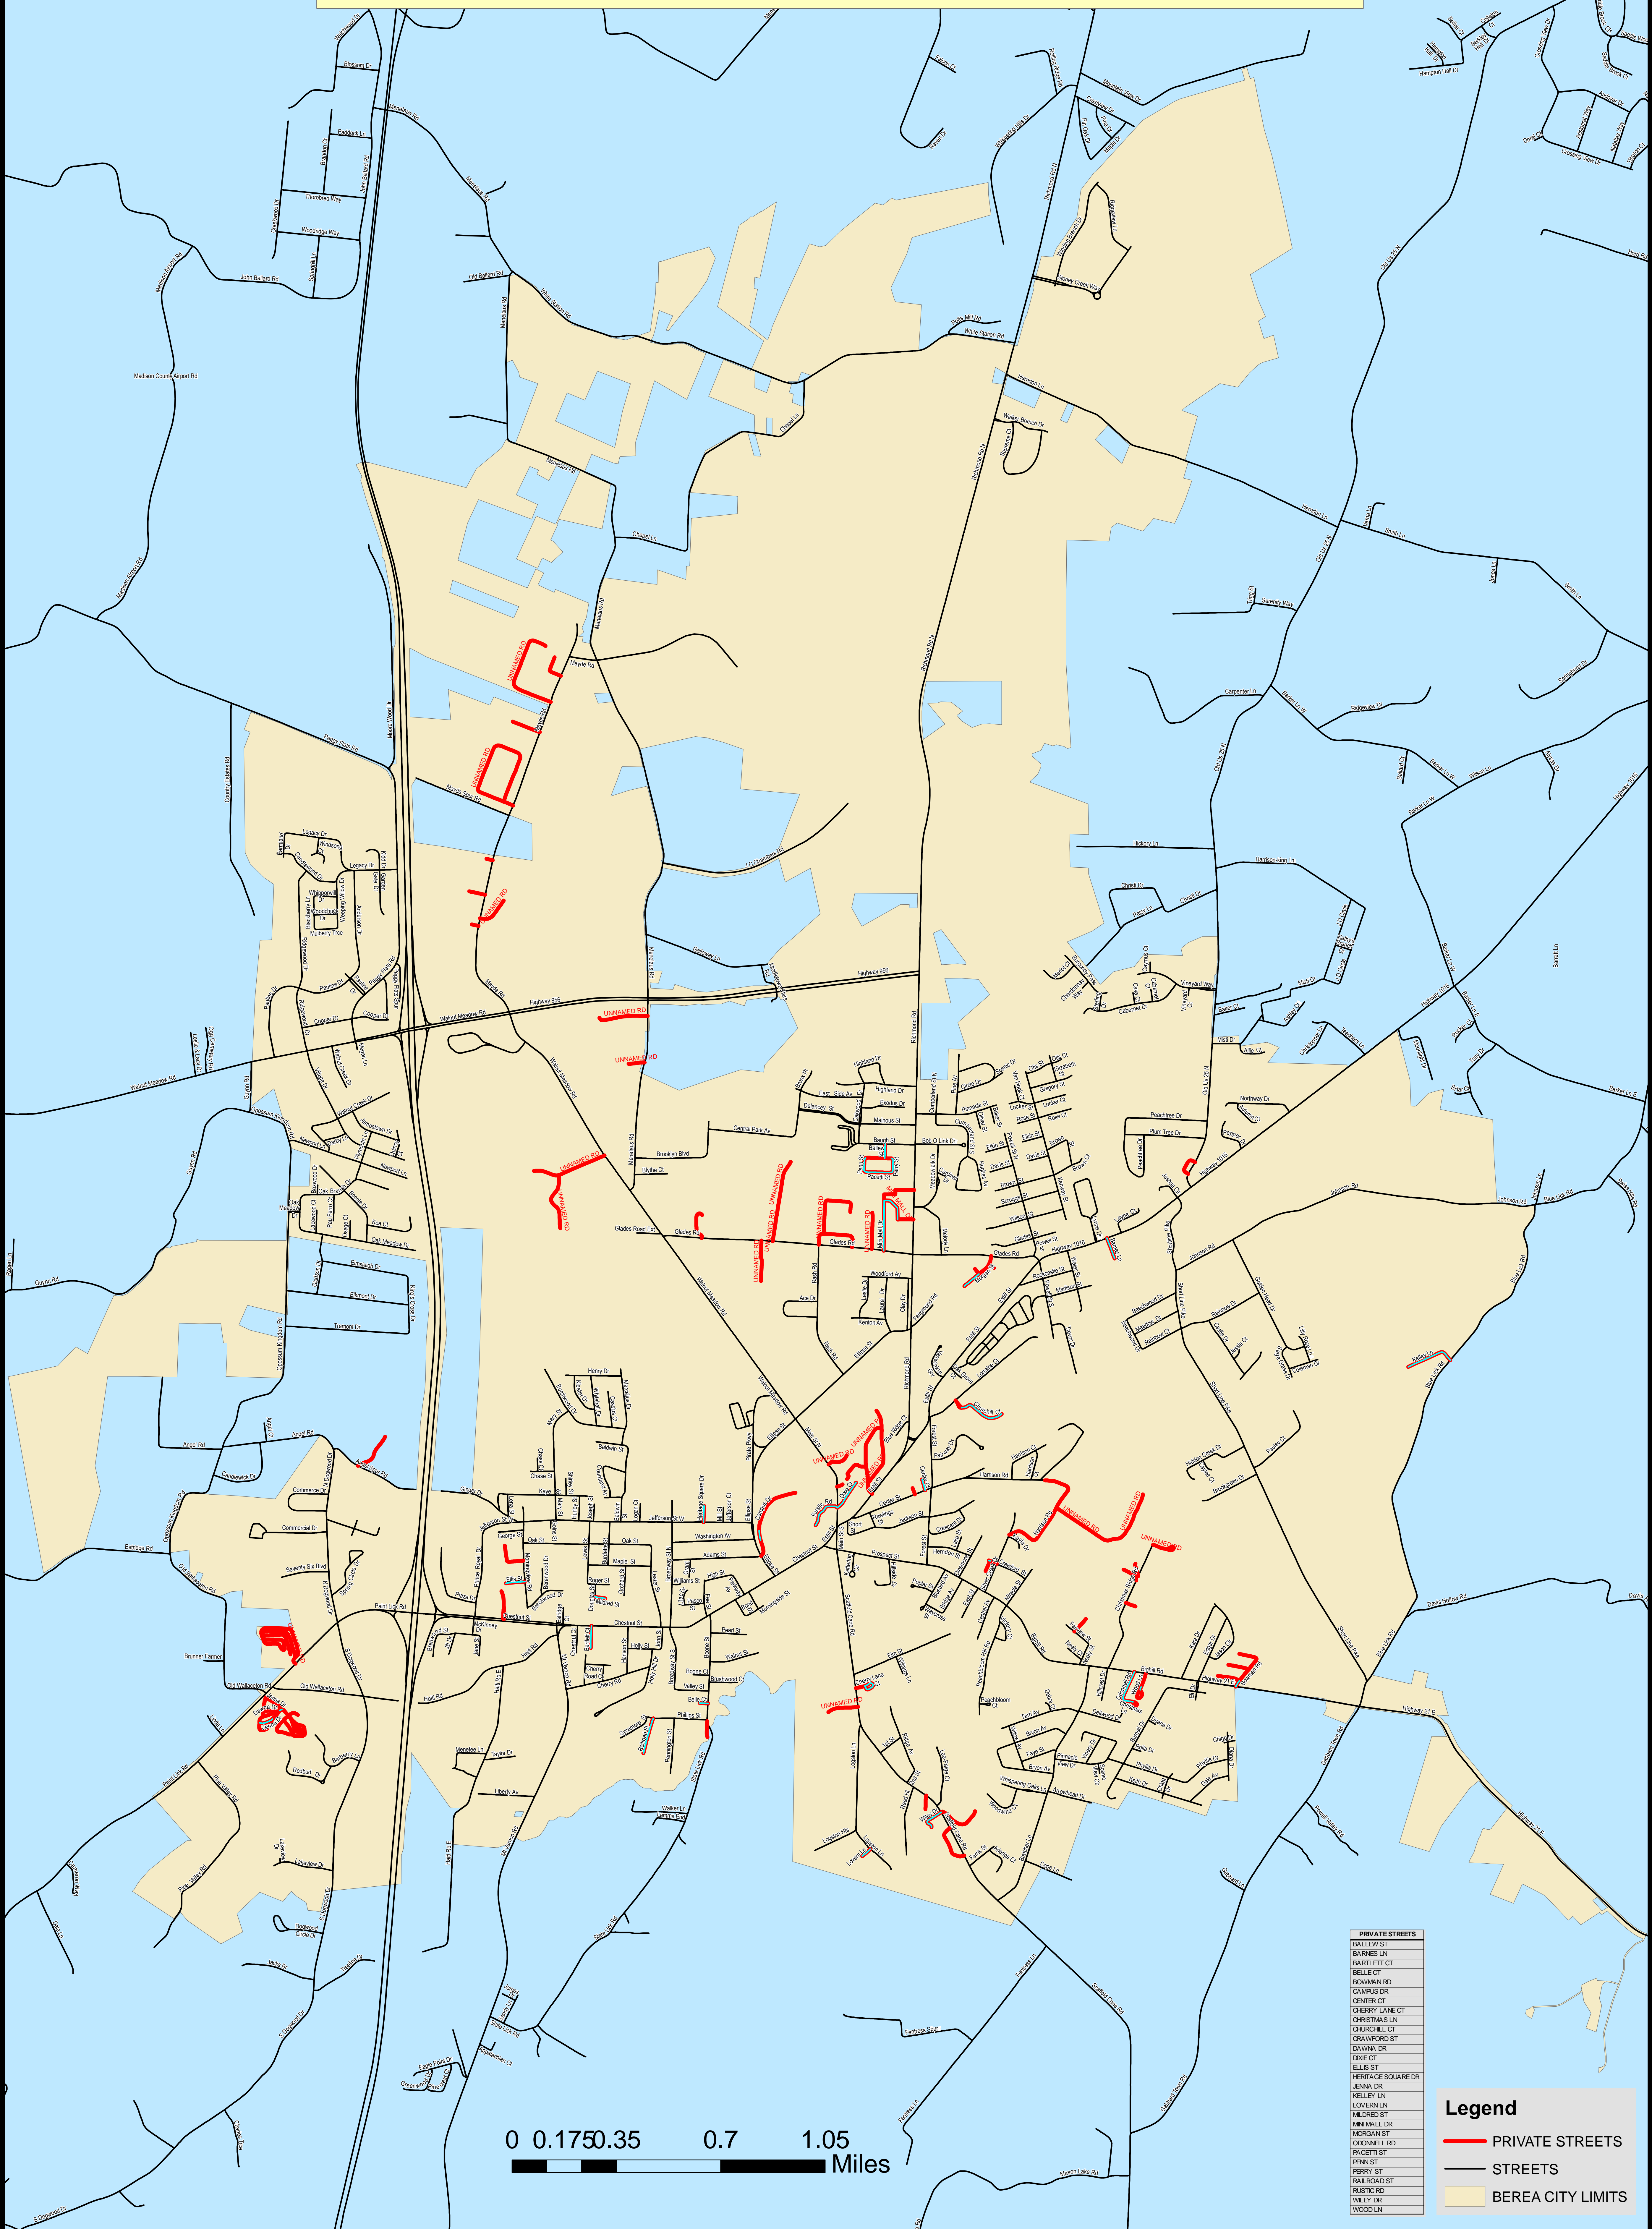

PRIVATE STREETS OF BEREA

Legend

- PRIVATE STREETS
- STREETS
- BEREA CITY LIMITS