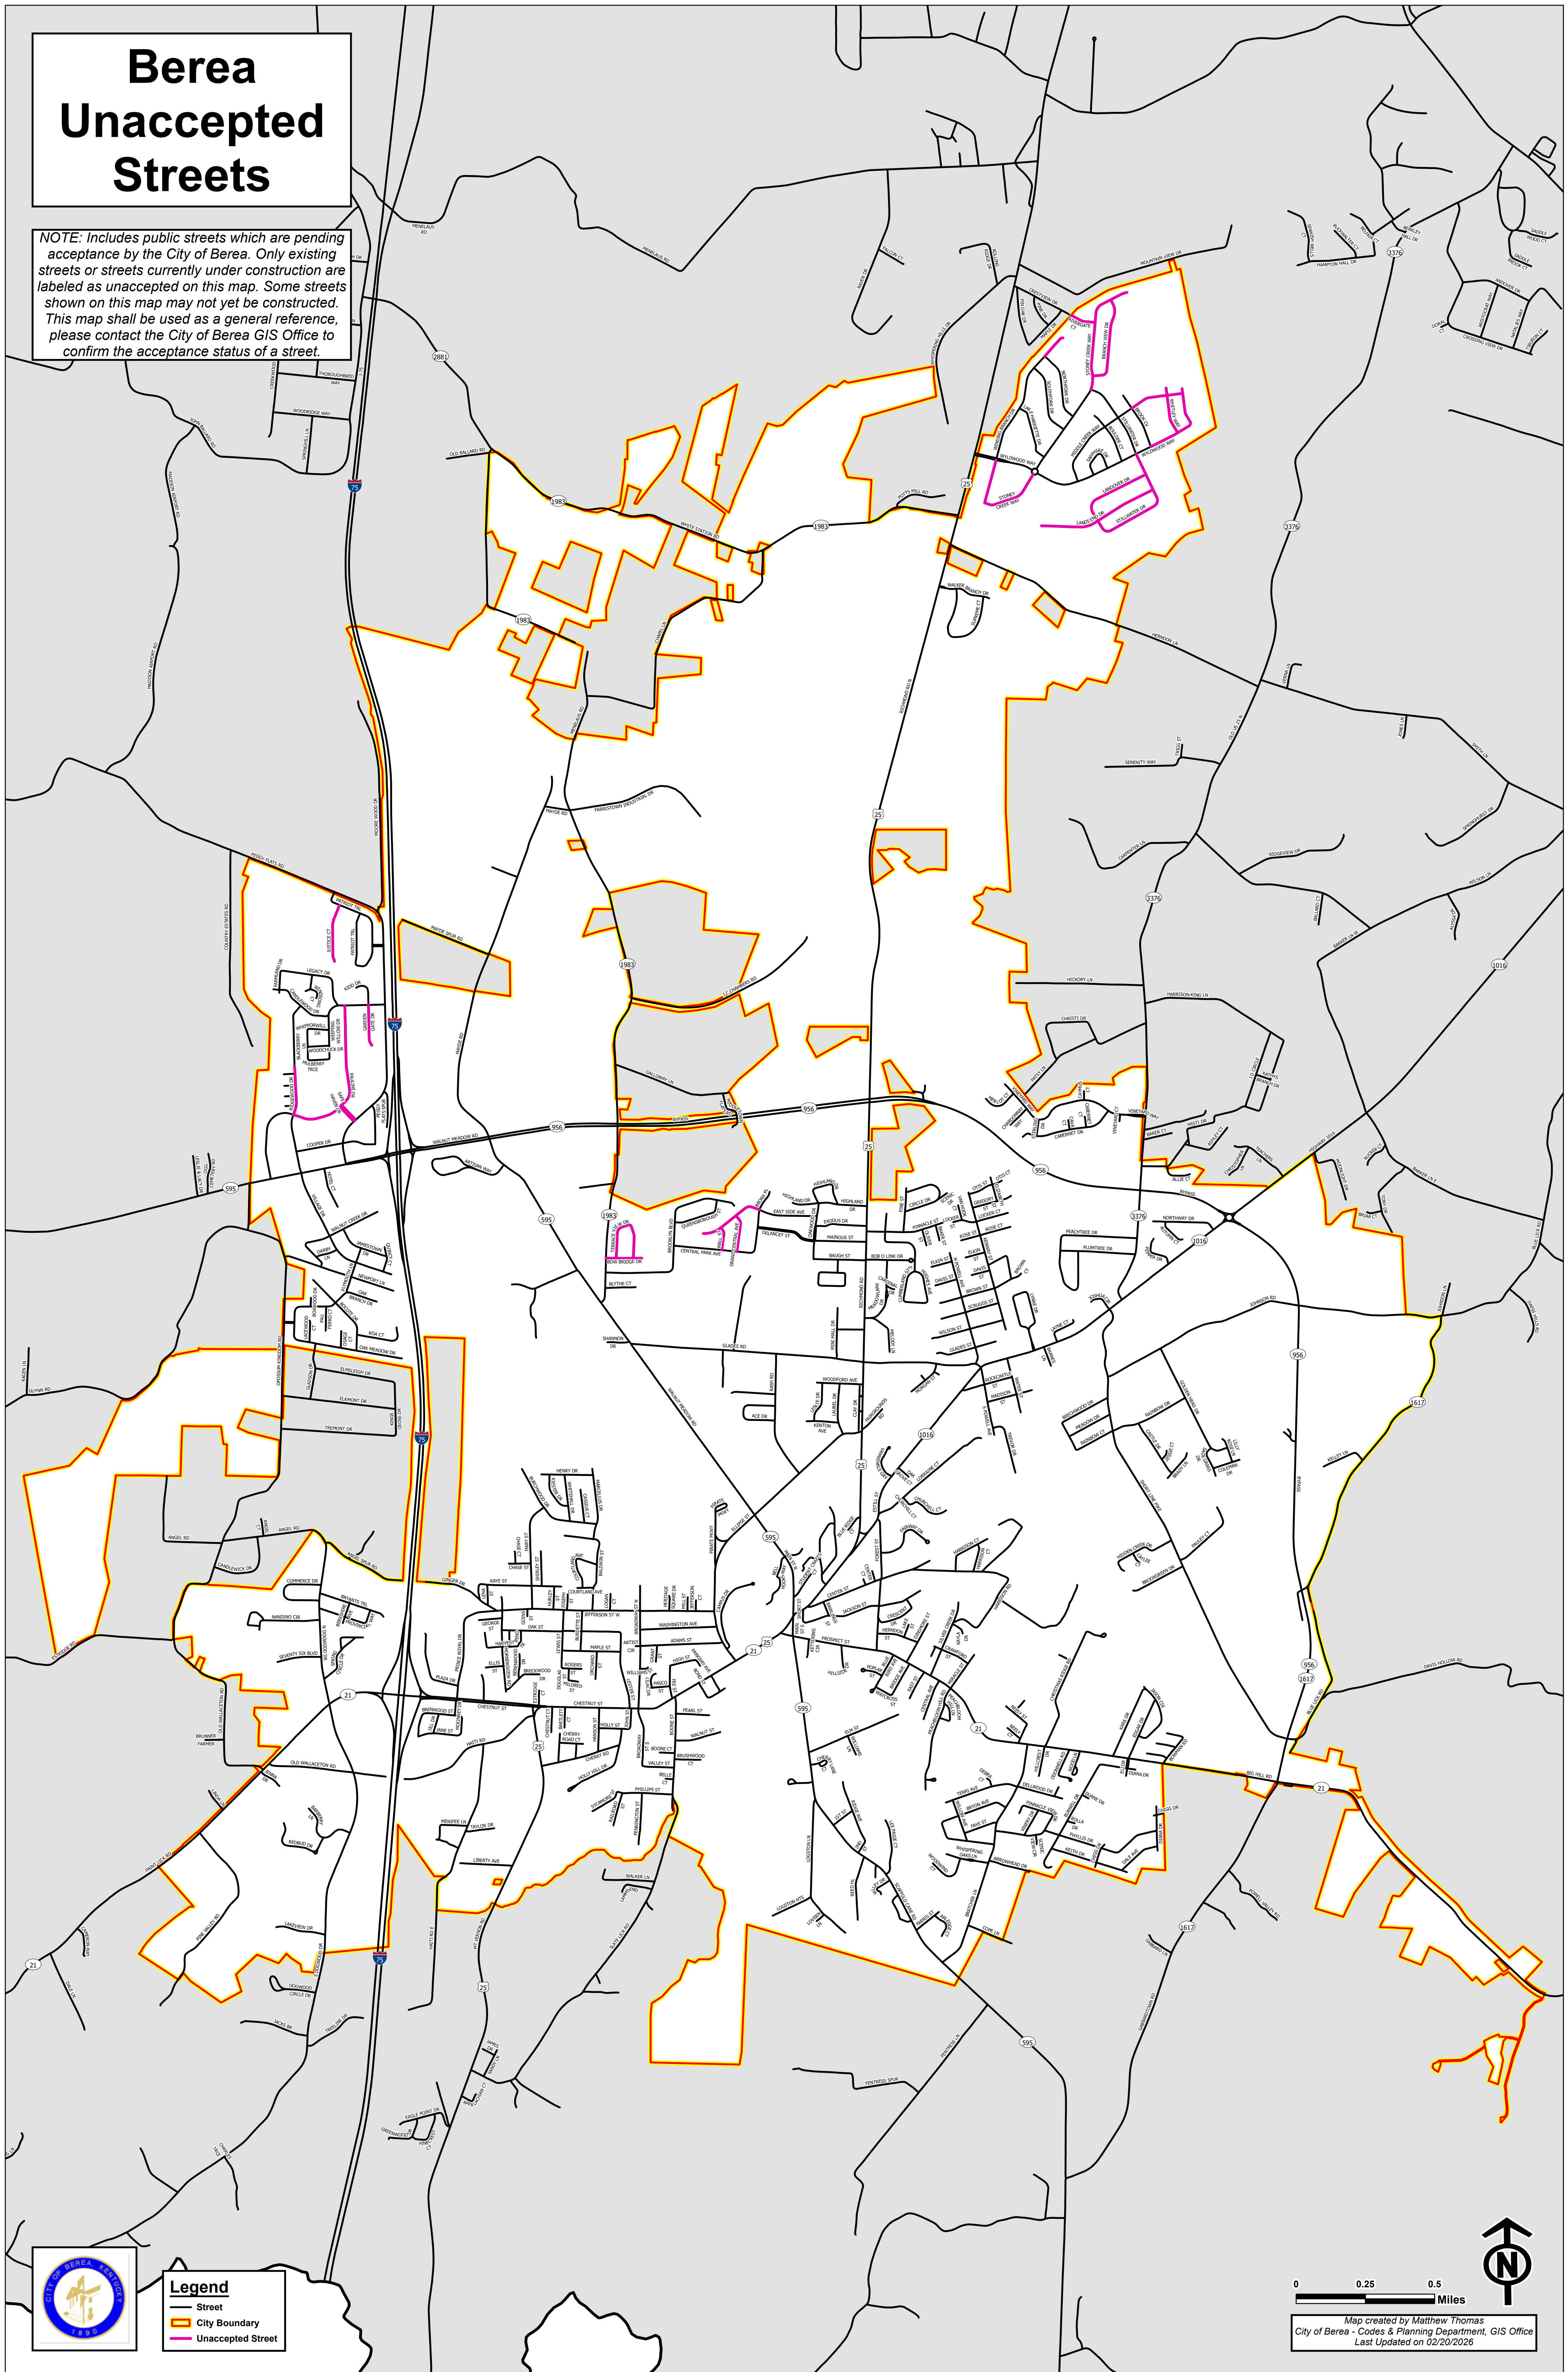

# Berea Unaccepted Streets

**NOTE:** Includes public streets which are pending acceptance by the City of Berea. Only existing streets or streets currently under construction are labeled as unaccepted on this map. Some streets shown on this map may not yet be constructed. This map shall be used as a general reference, please contact the City of Berea GIS Office to confirm the acceptance status of a street.

**Legend**  
— Street  
— City Boundary  
— Unaccepted Street

0 0.25 0.5  
Miles

Map created by Matthew Thomas  
City of Berea - Codes & Planning Department, GIS Office  
Last Updated on 02/20/2026